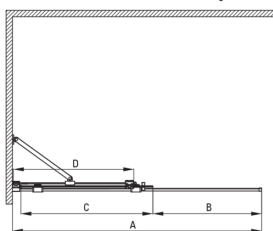

PRIZMA

Shower wall, walk-in

Product code: KTJ_D32R

EAN: 5907650839408

Color: titanium

Warranty [years]: 2

Showe cabin

Width [mm]	1200
Height [mm]	1950
Glass thickness [mm]	6
Glass finish	transparent
Active cover	Yes

Model	Size	A (mm)	B (mm)	C (mm)	D (mm)
KTJ X39R	900x1950	880-900	360	475	420
KTJ X30R	1000x1950	980-1000	410	525	470
KTJ X32R	1200x1950	1180-1200	515	625	570
KTJ X34R	1400x1950	1380-1400	615	725	670