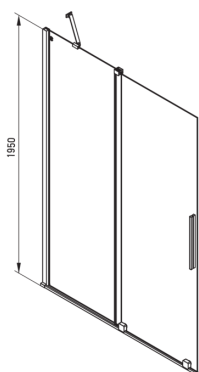

PRIZMA

Shower wall, walk-in

Product code: KTJ_D32R

EAN: 5907650839408

Color: titanium

Warranty [years]: 2

Showe cabin

Width [mm]	1200
Height [mm]	1950
Glass thickness [mm]	6
Glass finish	transparent
Active cover	Yes

Features:

- Only the best materials, the quality of which has been confirmed by laboratory tests
- Hydrophobic Active-Cover coating that makes it easier for water to run off the glass
- Possibility to install the cabin without a shower tray, directly on the tiles
- Safe and durable tempered glass
- Dedicated to Active Cover surfaces
- Resistance to impacts, chemicals and stains in accordance with PN-EN 14428+A1:2008 norm, confirmed by tests of the Institute of Ceramics and Building Materials
- Reversible door that allows the cabin to be mounted on the right or left side
- Dedicated cleaning agent, safe for cleaned surfaces

Model	Size	A (mm)	B (mm)	C (mm)	D (mm)
KTJ X39R	900x1950	880-900	360	475	420
KTJ X30R	1000x1950	980-1000	410	525	470
KTJ X32R	1200x1950	1180-1200	515	625	570
KTJ X34R	1400x1950	1380-1400	615	725	670