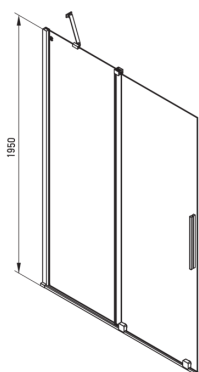

## Shower wall, walk-in

**Product code:** KTJ\_D30R

**EAN:** 5907650839392

**Color:** titanium

**Warranty [years]:** 2

### Showe cabin

Width [mm]	1000
Height [mm]	1950
Glass thickness [mm]	6
Glass finish	transparent
Active cover	Yes

Model	Size	A (mm)	B (mm)	C (mm)	D (mm)
KTJ X39R	900x1950	880-900	360	475	420
KTJ X30R	1000x1950	980-1000	410	525	470
KTJ X32R	1200x1950	1180-1200	515	625	570
KTJ X34R	1400x1950	1380-1400	615	725	670