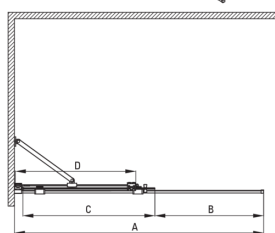

### Showe cabin

Width [mm]	1000
Height [mm]	1950
Glass thickness [mm]	6
Glass finish	transparent
Active cover	Yes

Model	Size	A (mm)	B (mm)	C (mm)	D (mm)
KTJ X39R	900x1950	880-900	360	475	420
KTJ X30R	1000x1950	980-1000	410	525	470
KTJ X32R	1200x1950	1180-1200	515	625	570
KTJ X34R	1400x1950	1380-1400	615	725	670