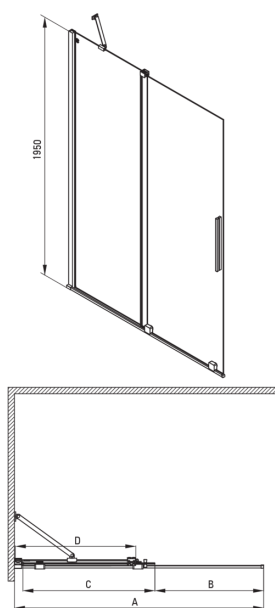

## Shower wall, walk-in

**Product code:** KTJ\_A39R

**EAN:** 5907650849421

**Color:** bianco

**Warranty [years]:** 2

### Showe cabin

Width [mm]	900
Height [mm]	1950
Glass thickness [mm]	6
Glass finish	transparent
Active cover	Yes

Model	Size	A (mm)	B (mm)	C (mm)	D (mm)
KTJ X39R	900x1950	880-900	360	475	420
KTJ X30R	1000x1950	980-1000	410	525	470
KTJ X32R	1200x1950	1180-1200	515	625	570
KTJ X34R	1400x1950	1380-1400	615	725	670