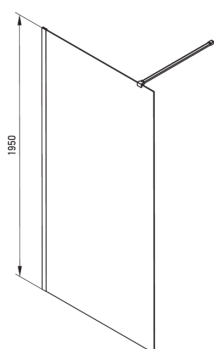

## Shower wall, walk-in

Product code: KTJ\_A39P

EAN: 5907650849353

Color: bianco

Warranty [years]: 2

### Showe cabin

Width [mm]	900
Height [mm]	1950
Glass thickness [mm]	6
Glass finish	transparent
Active cover	Yes

Model	Size	A (mm)	B (mm)
KT J X38P	800x1950	760-780	756
KT J X39P	900x1950	860-880	856
KT J X30P	1000x1950	960-980	956
KT J X31P	1100x1950	1060-1080	1056
KT J X32P	1200x1950	1160-1180	1156