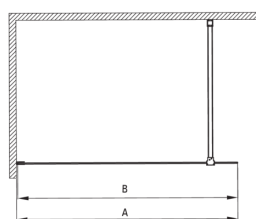

### Showe cabin

Width [mm]	900
Height [mm]	1950
Glass thickness [mm]	6
Glass finish	transparent
Active cover	Yes

Model	Size	A (mm)	B (mm)
KT J X38P	800x1950	760-780	756
KT J X39P	900x1950	860-880	856
KT J X30P	1000x1950	960-980	956
KT J X31P	1100x1950	1060-1080	1056
KT J X32P	1200x1950	1160-1180	1156