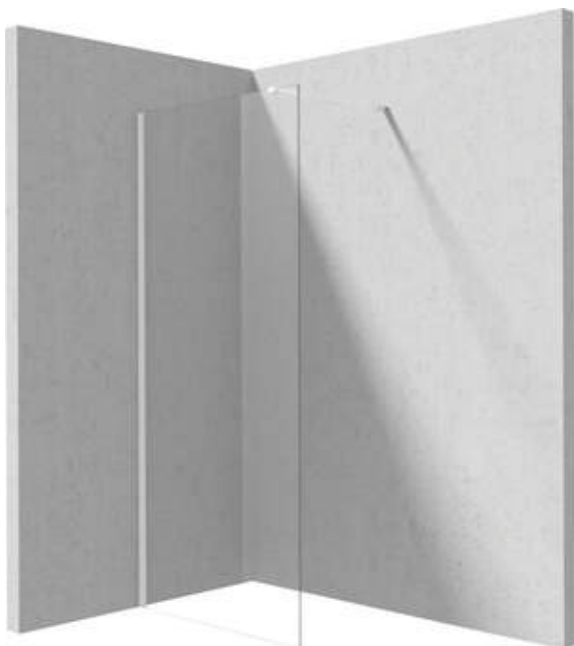

## Shower wall, walk-in

Product code: KTJ\_A39P

EAN: 5907650849353

Color: bianco

Warranty [years]: 2

### Showe cabin

Width [mm]	900
Height [mm]	1950
Glass thickness [mm]	6
Glass finish	transparent
Active cover	Yes

### Features:

- Safe and durable tempered glass
- Possibility to install the cabin without a shower tray, directly on the tiles
- Hydrophobic Active-Cover coating that makes it easier for water to run off the glass
- Dedicated to Active Cover surfaces
- Only the best materials, the quality of which has been confirmed by laboratory tests
- Reversible door that allows the cabin to be mounted on the right or left side
- The railings give the structure rigidity
- Resistance to impacts, chemicals and stains in accordance with PN-EN 14428+A1:2008 norm, confirmed by tests of the Institute of Ceramics and Building Materials
- Dedicated cleaning agent, safe for cleaned surfaces

Model	Size	A (mm)	B (mm)
KT J X38P	800x1950	760-780	756
KT J X39P	900x1950	860-880	856
KT J X30P	1000x1950	960-980	956
KT J X31P	1100x1950	1060-1080	1056
KT J X32P	1200x1950	1160-1180	1156