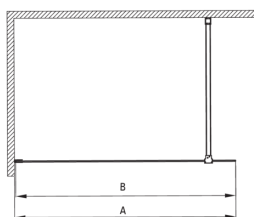

### Kabine

širina [mm]	800
višina [mm]	1950
debelina stekla [mm]	6
steklen finiř	transparenten
premaz Active Cover	Ja

Model	Size	A (mm)	B (mm)
KT J X38P	800x1950	760-780	756
KT J X39P	900x1950	860-880	856
KT J X30P	1000x1950	960-980	956
KT J X31P	1100x1950	1060-1080	1056
KT J X32P	1200x1950	1160-1180	1156