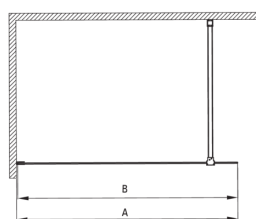

## Shower wall, walk-in

**Product code:** KTJ\_A38P

**EAN:** 5907650849346

**Color:** bianco

**Warranty [years]:** 2

### Showe cabin

Width [mm]	800
Height [mm]	1950
Glass thickness [mm]	6
Glass finish	transparent
Active cover	Yes

Model	Size	A (mm)	B (mm)
KT J X38P	800x1950	760-780	756
KT J X39P	900x1950	860-880	856
KT J X30P	1000x1950	960-980	956
KT J X31P	1100x1950	1060-1080	1056
KT J X32P	1200x1950	1160-1180	1156