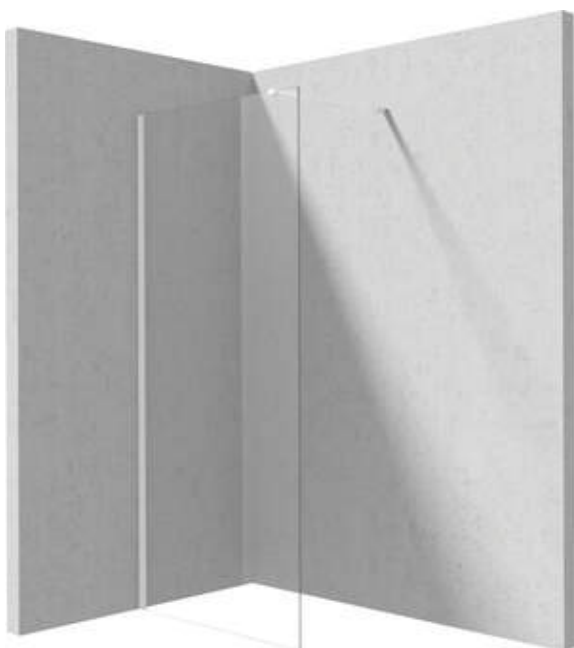

## Shower wall, walk-in

**Product code:** KTJ\_A38P

**EAN:** 5907650849346

**Color:** bianco

**Warranty [years]:** 2

### Showe cabin

Width [mm]	800
Height [mm]	1950
Glass thickness [mm]	6
Glass finish	transparent
Active cover	Yes

### Features:

- Safe and durable tempered glass
- Possibility to install the cabin without a shower tray, directly on the tiles
- Hydrophobic Active-Cover coating that makes it easier for water to run off the glass
- Dedicated to Active Cover surfaces
- Only the best materials, the quality of which has been confirmed by laboratory tests
- Reversible door that allows the cabin to be mounted on the right or left side
- The railings give the structure rigidity
- Resistance to impacts, chemicals and stains in accordance with PN-EN 14428+A1:2008 norm, confirmed by tests of the Institute of Ceramics and Building Materials
- Dedicated cleaning agent, safe for cleaned surfaces

Model	Size	A (mm)	B (mm)
KT J X38P	800x1950	760-780	756
KT J X39P	900x1950	860-880	856
KT J X30P	1000x1950	960-980	956
KT J X31P	1100x1950	1060-1080	1056
KT J X32P	1200x1950	1160-1180	1156