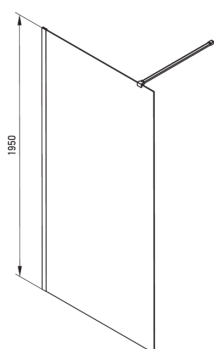

## Shower wall, walk-in

**Product code:** KTJ\_A38P

**EAN:** 5907650849346

**Color:** bianco

**Warranty [years]:** 2

### Showe cabin

Width [mm]	800
Height [mm]	1950
Glass thickness [mm]	6
Glass finish	transparent
Active cover	Yes

Model	Size	A (mm)	B (mm)
KT J X38P	800x1950	760-780	756
KT J X39P	900x1950	860-880	856
KT J X30P	1000x1950	960-980	956
KT J X31P	1100x1950	1060-1080	1056
KT J X32P	1200x1950	1160-1180	1156