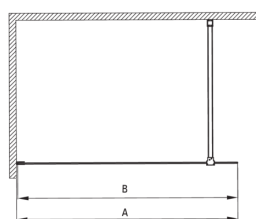

### Kabinen

Breite [mm]	800
Höhe	1950
Gehärtetes Glas - Dicke [mm]	6
Glasausführung	transparent
Active Cover Beschichtung	Ja

Model	Size	A (mm)	B (mm)
KT J X38P	800x1950	760-780	756
KT J X39P	900x1950	860-880	856
KT J X30P	1000x1950	960-980	956
KT J X31P	1100x1950	1060-1080	1056
KT J X32P	1200x1950	1160-1180	1156