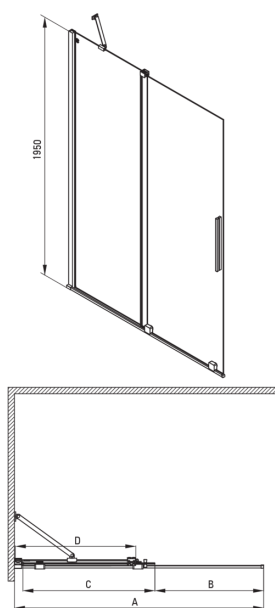

PRIZMA

Shower wall, walk-in

Product code: KTJ_A32R

EAN: 5907650849339

Color: bianco

Warranty [years]: 2

Showe cabin

Width [mm]	1200
Height [mm]	1950
Glass thickness [mm]	6
Glass finish	transparent
Active cover	Yes

Features:

- Safe and durable tempered glass
- Possibility to install the cabin without a shower tray, directly on the tiles
- Hydrophobic Active-Cover coating that makes it easier for water to run off the glass
- Dedicated to Active Cover surfaces
- Only the best materials, the quality of which has been confirmed by laboratory tests
- Reversible door that allows the cabin to be mounted on the right or left side
- The railings give the structure rigidity
- Resistance to impacts, chemicals and stains in accordance with PN-EN 14428+A1:2008 norm, confirmed by tests of the Institute of Ceramics and Building Materials
- Dedicated cleaning agent, safe for cleaned surfaces

Model	Size	A (mm)	B (mm)	C (mm)	D (mm)
KTJ X39R	900x1950	880-900	360	475	420
KTJ X30R	1000x1950	980-1000	410	525	470
KTJ X32R	1200x1950	1180-1200	515	625	570
KTJ X34R	1400x1950	1380-1400	615	725	670