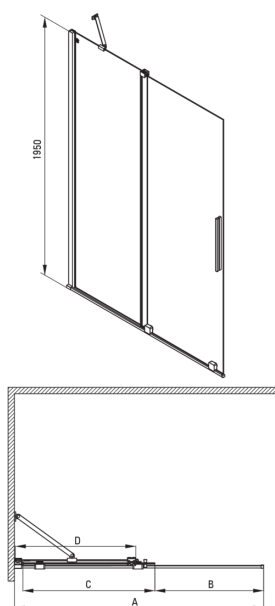

PRIZMA

Shower wall, walk-in

Product code: KTJ_A30R

EAN: 5907650849322

Color: bianco

Warranty [years]: 2

Showe cabin

Width [mm]	1000
Height [mm]	1950
Glass thickness [mm]	6
Glass finish	transparent
Active cover	Yes

Features:

- Safe and durable tempered glass
- Possibility to install the cabin without a shower tray, directly on the tiles
- Hydrophobic Active-Cover coating that makes it easier for water to run off the glass
- Dedicated to Active Cover surfaces
- Only the best materials, the quality of which has been confirmed by laboratory tests
- Reversible door that allows the cabin to be mounted on the right or left side
- The railings give the structure rigidity
- Resistance to impacts, chemicals and stains in accordance with PN-EN 14428+A1:2008 norm, confirmed by tests of the Institute of Ceramics and Building Materials
- Dedicated cleaning agent, safe for cleaned surfaces

Model	Size	A (mm)	B (mm)	C (mm)	D (mm)
KTJ X39R	900x1950	880-900	360	475	420
KTJ X30R	1000x1950	980-1000	410	525	470
KTJ X32R	1200x1950	1180-1200	515	625	570
KTJ X34R	1400x1950	1380-1400	615	725	670