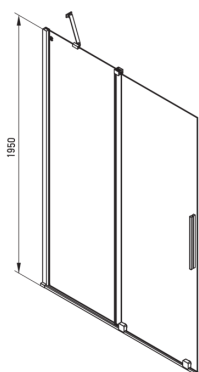

PRIZMA

Shower wall, walk-in

Product code: KTJ_A30R

EAN: 5907650849322

Color: bianco

Warranty [years]: 2

Showe cabin

Width [mm]	1000
Height [mm]	1950
Glass thickness [mm]	6
Glass finish	transparent
Active cover	Yes

Features:

- Safe and durable tempered glass
- Possibility to install the cabin without a shower tray, directly on the tiles
- Hydrophobic Active-Cover coating that makes it easier for water to run off the glass
- Dedicated to Active Cover surfaces
- Only the best materials, the quality of which has been confirmed by laboratory tests
- Reversible door that allows the cabin to be mounted on the right or left side
- The railings give the structure rigidity
- Resistance to impacts, chemicals and stains in accordance with PN-EN 14428+A1:2008 norm, confirmed by tests of the Institute of Ceramics and Building Materials
- Dedicated cleaning agent, safe for cleaned surfaces

Model	Size	A (mm)	B (mm)	C (mm)	D (mm)
KTJ X39R	900x1950	880-900	360	475	420
KTJ X30R	1000x1950	980-1000	410	525	470
KTJ X32R	1200x1950	1180-1200	515	625	570
KTJ X34R	1400x1950	1380-1400	615	725	670