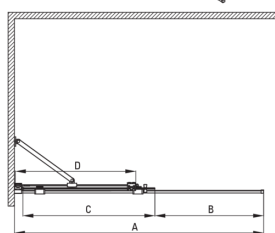

PRIZMA

Shower wall, walk-in

Product code: KTJ_A30R

EAN: 5907650849322

Color: bianco

Warranty [years]: 2

Showe cabin

Width [mm]	1000
Height [mm]	1950
Glass thickness [mm]	6
Glass finish	transparent
Active cover	Yes

Model	Size	A (mm)	B (mm)	C (mm)	D (mm)
KTJ X39R	900x1950	880-900	360	475	420
KTJ X30R	1000x1950	980-1000	410	525	470
KTJ X32R	1200x1950	1180-1200	515	625	570
KTJ X34R	1400x1950	1380-1400	615	725	670