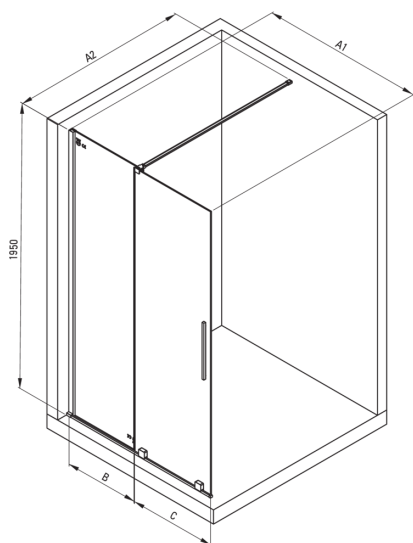

## Shower wall, walk-in

**Product code:** KTJ\_A30R

**EAN:** 5907650849322

**Color:** bianco

**Warranty [years]:** 2

### Showe cabin

Width [mm]	1000
Height [mm]	1950
Glass thickness [mm]	6
Glass finish	transparent
Active cover	Yes

Model	Size	A1 (mm)	A2 (mm)	B (mm)	C (mm)
KTJ X39R	900x1950	900	700-1200	420	470
KTJ X30R	1000x1950	1000	700-1200	460	510
KTJ X32R	1200x1950	1200	700-1200	570	620