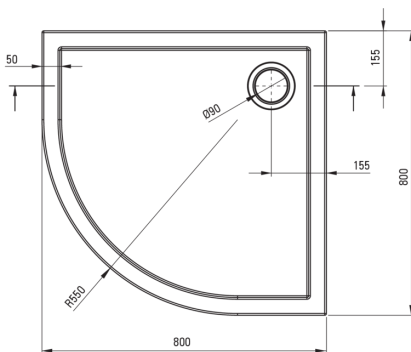

PRIZMA

Acrylic shower tray, half round

Product code: KTJ_094B
EAN: 5907650872368
Color: white
Warranty [years]: 2

Shower tray

Material	acrylic
Shape	half round
Width [mm]	800
Length [mm]	800
Height [mm]	45

Features:

- Durable acrylic material that maintains its shine and color
- Only the best materials, the quality of which has been confirmed by laboratory tests
- For installation at floor level, directly on the screed or supported by construction material