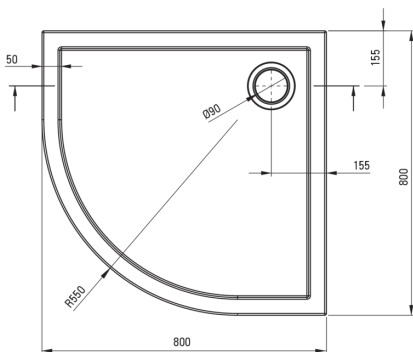

PRIZMA

Acrylic shower tray, half round

Product code: KTJ_094B

EAN: 5907650872368

Color: white

Warranty [years]: 2

Shower tray

Material	acrylic
Shape	half round
Width [mm]	800
Length [mm]	800
Height [mm]	45

Features:

- Durable acrylic material that maintains its shine and color
- Only the best materials, the quality of which has been confirmed by laboratory tests
- For installation at floor level, directly on the screed or supported by construction material