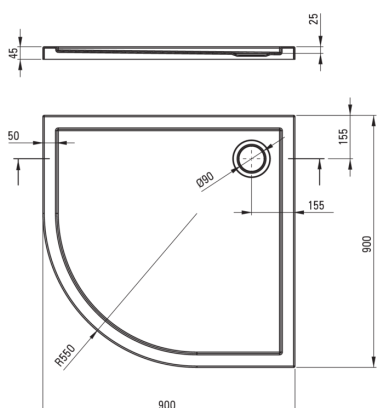

PRIZMA

Acrylic shower tray, half round

Product code: KTJ_093B

EAN: 5907650872375

Color: white

Warranty [years]: 2

Shower tray

Material	acrylic
Shape	half round
Width [mm]	900
Length [mm]	900
Height [mm]	45

Features:

- Durable acrylic material that maintains its shine and color
- Only the best materials, the quality of which has been confirmed by laboratory tests
- For installation at floor level, directly on the screed or supported by construction material