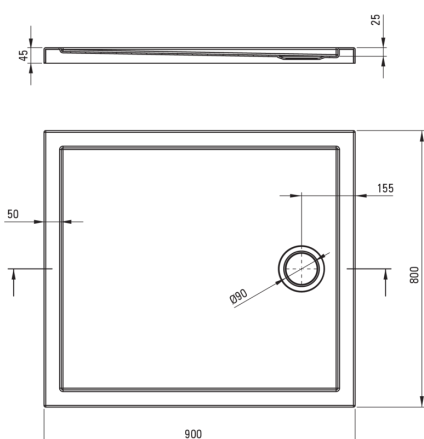

PRIZMA

Acrylic shower tray, rectangular

Product code: KTJ_089B

EAN: 5907650872221

Color: white

Warranty [years]: 2

Shower tray

Material	acrylic
Shape	rectangular
Width [mm]	800
Length [mm]	900
Height [mm]	45

Features:

- Durable acrylic material that maintains its shine and color
- Only the best materials, the quality of which has been confirmed by laboratory tests
- For installation at floor level, directly on the screed or supported by construction material