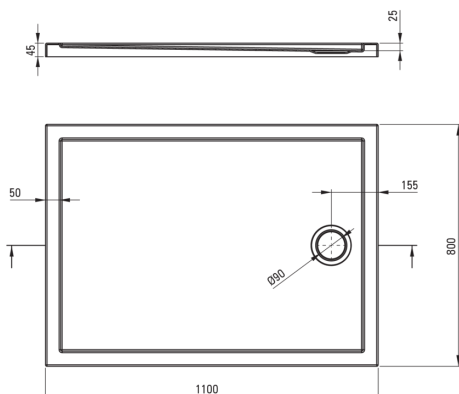

PRIZMA

Acrylic shower tray, rectangular

Product code: KTJ_088B

EAN: 5907650872276

Color: white

Warranty [years]: 2

Shower tray

Material	acrylic
Shape	rectangular
Width [mm]	800
Length [mm]	1100
Height [mm]	45

Features:

- Durable acrylic material that maintains its shine and color
- Only the best materials, the quality of which has been confirmed by laboratory tests
- For installation at floor level, directly on the screed or supported by construction material