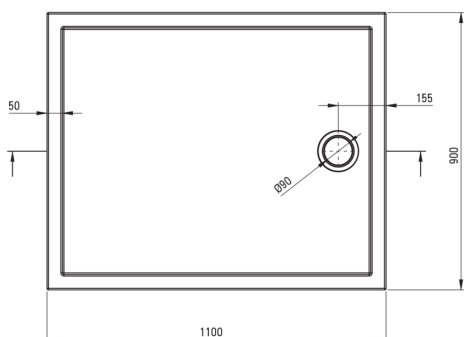

PRIZMA

Acrylic shower tray, rectangular

Product code: KTJ_087B

EAN: 5907650872313

Color: white

Warranty [years]: 2

Shower tray

Material	acrylic
Shape	rectangular
Width [mm]	900
Length [mm]	1100
Height [mm]	45

Features:

- Durable acrylic material that maintains its shine and color
- Only the best materials, the quality of which has been confirmed by laboratory tests
- For installation at floor level, directly on the screed or supported by construction material