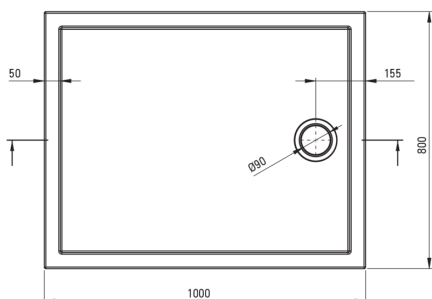

PRIZMA

Acrylic shower tray, rectangular

Product code: KTJ_086B

EAN: 5907650872252

Color: white

Warranty [years]: 2

Shower tray

Material	acrylic
Shape	rectangular
Width [mm]	800
Length [mm]	1000
Height [mm]	45

Features:

- Durable acrylic material that maintains its shine and color
- Only the best materials, the quality of which has been confirmed by laboratory tests
- For installation at floor level, directly on the screed or supported by construction material