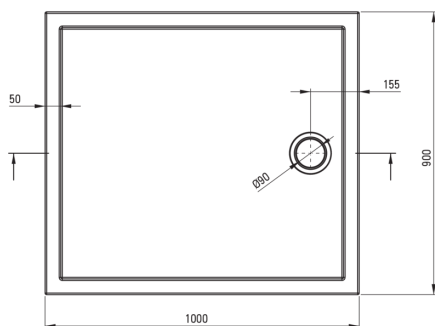

PRIZMA

Acrylic shower tray, rectangular

Product code: KTJ_085B

EAN: 5907650872306

Color: white

Warranty [years]: 2

Shower tray

Material	acrylic
Shape	rectangular
Width [mm]	900
Length [mm]	1000
Height [mm]	45

Features:

- Durable acrylic material that maintains its shine and color
- Only the best materials, the quality of which has been confirmed by laboratory tests
- For installation at floor level, directly on the screed or supported by construction material