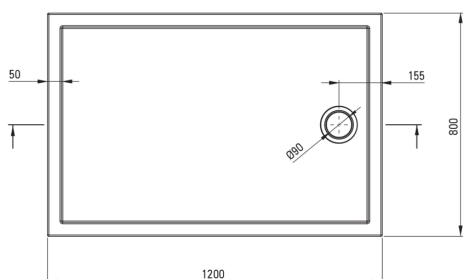

PRIZMA

Acrylic shower tray, rectangular

Product code: KTJ_084B

EAN: 5907650872283

Color: white

Warranty [years]: 2

Shower tray

Material	acrylic
Shape	rectangular
Width [mm]	800
Length [mm]	1200
Height [mm]	45

Features:

- Durable acrylic material that maintains its shine and color
- Only the best materials, the quality of which has been confirmed by laboratory tests
- For installation at floor level, directly on the screed or supported by construction material