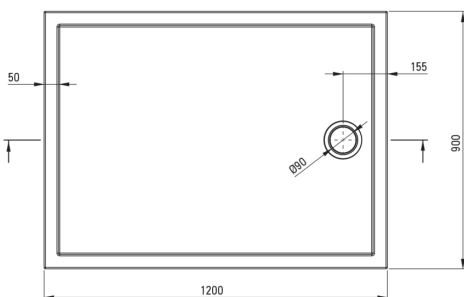

PRIZMA

Acrylic shower tray, rectangular

Product code: KTJ_083B
EAN: 5907650872351
Color: white
Warranty [years]: 2

Shower tray

Material	acrylic
Shape	rectangular
Width [mm]	900
Length [mm]	1200
Height [mm]	45

Features:

- Durable acrylic material that maintains its shine and color
- Only the best materials, the quality of which has been confirmed by laboratory tests
- For installation at floor level, directly on the screed or supported by construction material