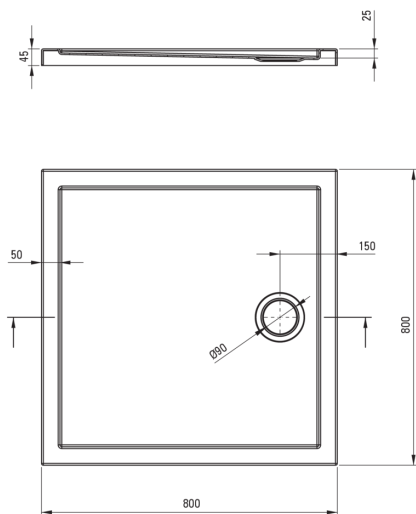

PRIZMA

Acrylic shower tray, square

Product code: KTJ_082B

EAN: 5907650872207

Color: white

Warranty [years]: 2

Shower tray

Material	acrylic
Shape	square
Width [mm]	800
Length [mm]	800
Height [mm]	45

Features:

- Durable acrylic material that maintains its shine and color
- Only the best materials, the quality of which has been confirmed by laboratory tests
- For installation at floor level, directly on the screed or supported by construction material