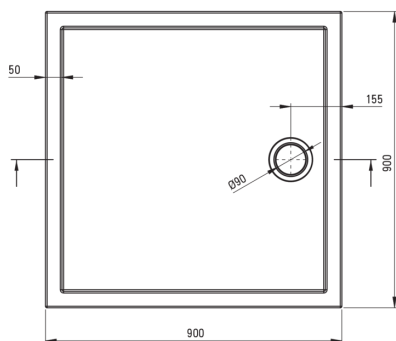

PRIZMA

Acrylic shower tray, square

Product code: KTJ_081B

EAN: 5907650872290

Color: white

Warranty [years]: 2

Shower tray

Material	acrylic
Shape	square
Width [mm]	900
Length [mm]	900
Height [mm]	45

Features:

- Durable acrylic material that maintains its shine and color
- Only the best materials, the quality of which has been confirmed by laboratory tests
- For installation at floor level, directly on the screed or supported by construction material