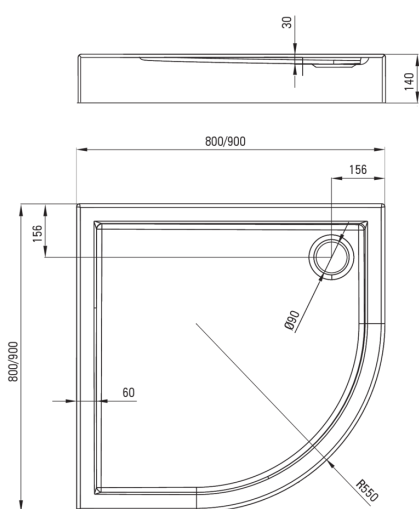

Features:

- Durable acrylic material that maintains its shine and color
- Attention: waste trap NHC_029C can be used with the shower tray
- Dedicated cleaning agent, safe for cleaned surfaces
- SOLID Technology: polystyrene filling with ready-made drainage channels, structurally reinforced bottom and sides for effective insulation and increased soundproofing
- Only the best materials, the quality of which has been confirmed by laboratory tests