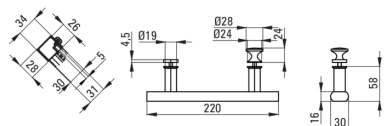

JASMIN PLUS

Shower cabin, half round

Product code: KTJ_052P

EAN: 5907650878995

Color: chrome

Warranty [years]: 2

Showe cabin

Shape	half round
Width [mm]	800
Length [mm]	800
Height [mm]	1900
Glass thickness [mm]	5
Glass finish	transparent
Active cover	Yes

Model	Size	A (mm)	B (mm)	C (mm)	D (mm)	E (mm)	F (mm)	G (mm)
KTJ 052P	800x800	785 - 795	260	348	13	435	1900	5
KTJ 051P	900x900	885 - 895	322	380	16	520	1900	5