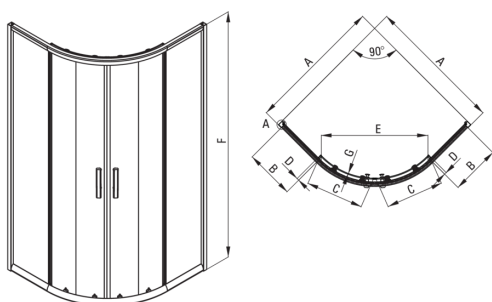

JASMIN PLUS

Shower cabin, half round

Product code: KTJ_052P

EAN: 5907650878995

Color: chrome

Warranty [years]: 2

Showe cabin

Shape	half round
Width [mm]	800
Length [mm]	800
Height [mm]	1900
Glass thickness [mm]	5
Glass finish	transparent
Active cover	Yes

Model	Size	A (mm)	B (mm)	C (mm)	D (mm)	E (mm)	F (mm)	G (mm)
KTJ 052P	800x800	785 - 795	260	348	13	435	1900	5
KTJ 051P	900x900	885 - 895	322	380	16	520	1900	5