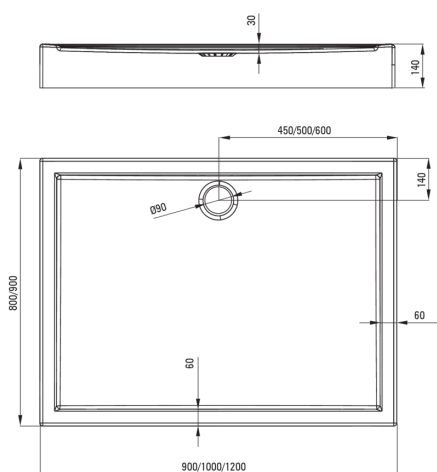

JASMIN PLUS

Acrylic shower tray, rectangular

Product code: KTJ_049B

EAN: 5907650813293

Color: white

Warranty [years]: 2

Shower tray

Material	acrylic
Shape	rectangular
Width [mm]	800
Length [mm]	900
Height [mm]	140

Features:

- Durable acrylic material that maintains its shine and color
- SOLID Technology: polystyrene filling with ready-made drainage channels, structurally reinforced bottom and sides for effective insulation and increased soundproofing
- Dedicated cleaning agent, safe for cleaned surfaces
- Only the best materials, the quality of which has been confirmed by laboratory tests