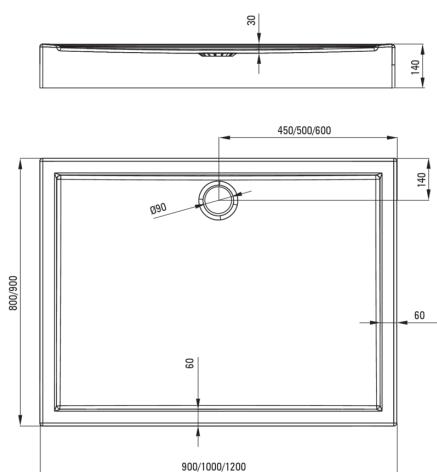

Features:

- Durable acrylic material that maintains its shine and color
- SOLID Technology: polystyrene filling with ready-made drainage channels, structurally reinforced bottom and sides for effective insulation and increased soundproofing
- Attention: waste trap NHC_029C can be used with the shower tray
- Dedicated cleaning agent, safe for cleaned surfaces
- Only the best materials, the quality of which has been confirmed by laboratory tests