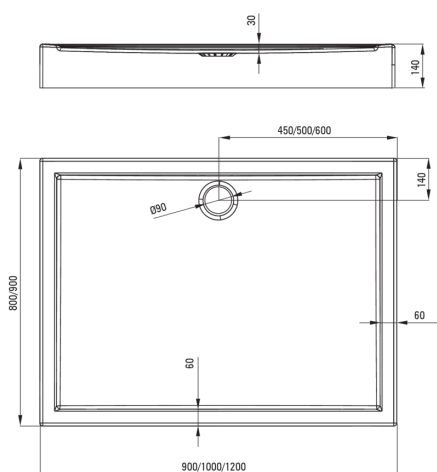

JASMIN PLUS

Acrylic shower tray, rectangular

Product code: KTJ_043B

EAN: 5907650809609

Color: white

Warranty [years]: 5

Shower tray

Material	acrylic
Shape	rectangular
Width [mm]	900
Length [mm]	1200
Height [mm]	140

Features:

- Durable acrylic material that maintains its shine and color
- SOLID Technology: polystyrene filling with ready-made drainage channels, structurally reinforced bottom and sides for effective insulation and increased soundproofing
- Attention: waste trap NHC_029C can be used with the shower tray
- Dedicated cleaning agent, safe for cleaned surfaces
- Only the best materials, the quality of which has been confirmed by laboratory tests