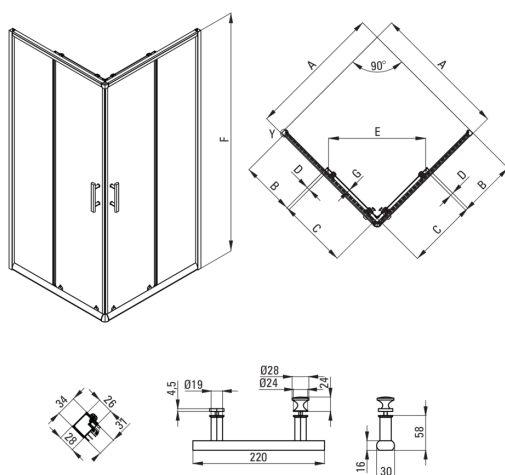

JASMIN PLUS

Shower cabin, square

Product code: KTJ_042P

EAN: 5907650879022

Color: chrome

Warranty [years]: 2

Showe cabin

Shape	square
Width [mm]	800
Length [mm]	800
Height [mm]	1900
Glass thickness [mm]	5
Glass finish	transparent
Active cover	Yes

Features:

- Hydrophobic Active-Cover coating that makes it easier for water to run off the glass
- Bottom rollers allow for the door detachment and easier product care
- Dedicated to Active Cover surfaces
- Safe and durable tempered glass
- Resistance to impacts, chemicals and stains in accordance with PN-EN 14428+A1:2008 norm, confirmed by tests of the Institute of Ceramics and Building Materials
- Possibility to install the cabin without a shower tray, directly on the tiles
- Dedicated cleaning agent, safe for cleaned surfaces
- Only the best materials, the quality of which has been confirmed by laboratory tests
- Covering of assembly elements
- Profiles leveling the curvature of the walls

Model	Size	A (mm)	B (mm)	C (mm)	D (mm)	E (mm)	F (mm)	G (mm)
KTJ 042P	800x800	785 - 795	320	400	18	385	1900	5
KTJ 041P	900x900	885 - 895	389	450	18	465	1900	5