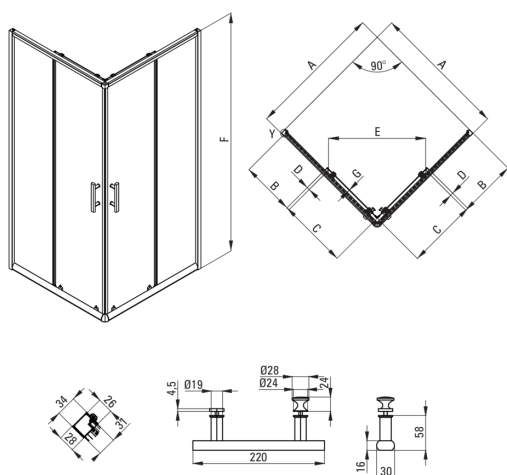

JASMIN PLUS

Shower cabin, square

Product code: KTJ_041P

EAN: 5907650879015

Color: chrome

Warranty [years]: 2

Showe cabin

Shape	square
Width [mm]	900
Length [mm]	900
Height [mm]	1900
Glass thickness [mm]	5
Glass finish	transparent
Active cover	Yes

Features:

- Durable and easy-to-clean coating
- Hydrophobic Active-Cover coating that makes it easier for water to run off the glass
- Bottom rollers allow for the door detachment and easier product care
- Dedicated to Active Cover surfaces
- Double top rollers with ball bearings
- Safe and durable tempered glass
- Resistance to impacts, chemicals and stains in accordance with PN-EN 14428+A1:2008 norm, confirmed by tests of the Institute of Ceramics and Building Materials
- Possibility to install the cabin without a shower tray, directly on the tiles
- Dedicated cleaning agent, safe for cleaned surfaces
- Only the best materials, the quality of which has been confirmed by laboratory tests
- Covering of assembly elements
- Profiles leveling the curvature of the walls

Model	Size	A (mm)	B (mm)	C (mm)	D (mm)	E (mm)	F (mm)	G (mm)
KTJ 042P	800x800	785 - 795	320	400	18	385	1900	5
KTJ 041P	900x900	885 - 895	389	450	18	465	1900	5