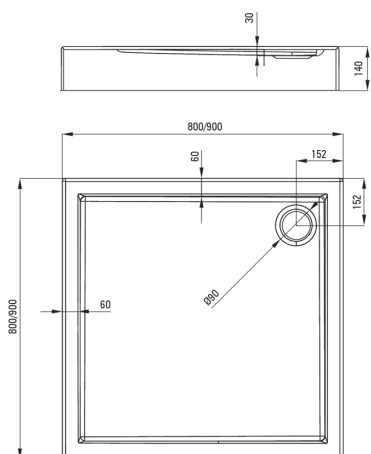

Features:

- Durable acrylic material that maintains its shine and color
- SOLID Technology: polystyrene filling with ready-made drainage channels, structurally reinforced bottom and sides for effective insulation and increased soundproofing
- Attention: waste trap NHC_029C can be used with the shower tray
- Dedicated cleaning agent, safe for cleaned surfaces
- Only the best materials, the quality of which has been confirmed by laboratory tests