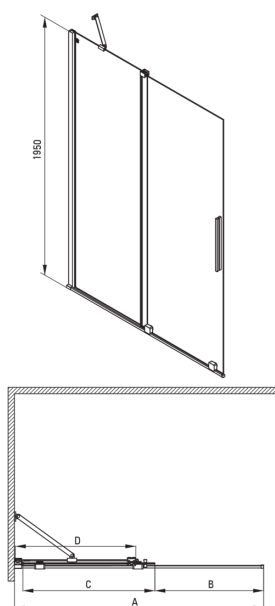

PRIZMA

Shower wall, walk-in

Product code: KTJ_039R

EAN: 5907650816423

Color: chrome

Warranty [years]: 2

Showe cabin

Width [mm]	900
Height [mm]	1950
Glass thickness [mm]	6
Glass finish	transparent
Active cover	Yes

Features:

- Safe and durable tempered glass
- Possibility to install the cabin without a shower tray, directly on the tiles
- Hydrophobic Active-Cover coating that makes it easier for water to run off the glass
- Only the best materials, the quality of which has been confirmed by laboratory tests
- Reversible door that allows the cabin to be mounted on the right or left side
- Dedicated to Active Cover surfaces
- The railings give the structure rigidity
- Resistance to impacts, chemicals and stains in accordance with PN-EN 14428+A1:2008 norm, confirmed by tests of the Institute of Ceramics and Building Materials
- Dedicated cleaning agent, safe for cleaned surfaces

Model	Size	A (mm)	B (mm)	C (mm)	D (mm)
KTJ X39R	900x1950	880-900	360	475	420
KTJ X30R	1000x1950	980-1000	410	525	470
KTJ X32R	1200x1950	1180-1200	515	625	570
KTJ X34R	1400x1950	1380-1400	615	725	670