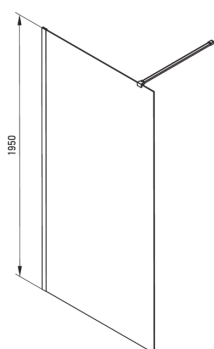

PRIZMA

Shower wall, walk-in

Product code: KTJ_039P

EAN: 5907650839347

Color: chrome

Warranty [years]: 2

Showe cabin

Width [mm]	900
Height [mm]	1950
Glass thickness [mm]	6
Glass finish	transparent
Active cover	Yes

Features:

- Only the best materials, the quality of which has been confirmed by laboratory tests
- Hydrophobic Active-Cover coating that makes it easier for water to run off the glass
- Possibility to install the cabin without a shower tray, directly on the tiles
- Safe and durable tempered glass
- Dedicated to Active Cover surfaces
- Resistance to impacts, chemicals and stains in accordance with PN-EN 14428+A1:2008 norm, confirmed by tests of the Institute of Ceramics and Building Materials
- Reversible door that allows the cabin to be mounted on the right or left side
- Dedicated cleaning agent, safe for cleaned surfaces

Model	Size	A (mm)	B (mm)
KT J X38P	800x1950	760-780	756
KT J X39P	900x1950	860-880	856
KT J X30P	1000x1950	960-980	956
KT J X31P	1100x1950	1060-1080	1056
KT J X32P	1200x1950	1160-1180	1156