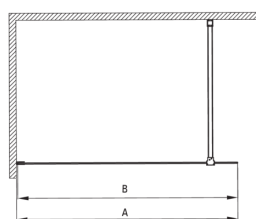

PRIZMA

Shower wall, walk-in

Product code: KTJ_039P

EAN: 5907650839347

Color: chrome

Warranty [years]: 2

Showe cabin

Width [mm]	900
Height [mm]	1950
Glass thickness [mm]	6
Glass finish	transparent
Active cover	Yes

Model	Size	A (mm)	B (mm)
KT J X38P	800x1950	760-780	756
KT J X39P	900x1950	860-880	856
KT J X30P	1000x1950	960-980	956
KT J X31P	1100x1950	1060-1080	1056
KT J X32P	1200x1950	1160-1180	1156