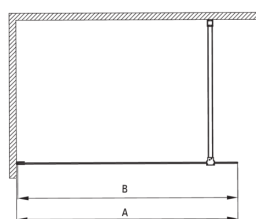

PRIZMA

Shower wall, walk-in

Product code: KTJ_038P

EAN: 5907650839330

Color: chrome

Warranty [years]: 2

Showe cabin

Width [mm]	800
Height [mm]	1950
Glass thickness [mm]	6
Glass finish	transparent
Active cover	Yes

Model	Size	A (mm)	B (mm)
KT J X38P	800x1950	760-780	756
KT J X39P	900x1950	860-880	856
KT J X30P	1000x1950	960-980	956
KT J X31P	1100x1950	1060-1080	1056
KT J X32P	1200x1950	1160-1180	1156