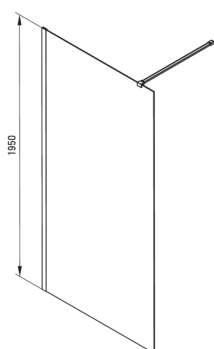

PRIZMA

Shower wall, walk-in

Product code: KTJ_038P

EAN: 5907650839330

Color: chrome

Warranty [years]: 2

Showe cabin

Width [mm]	800
Height [mm]	1950
Glass thickness [mm]	6
Glass finish	transparent
Active cover	Yes

Features:

- Only the best materials, the quality of which has been confirmed by laboratory tests
- Hydrophobic Active-Cover coating that makes it easier for water to run off the glass
- Possibility to install the cabin without a shower tray, directly on the tiles
- Safe and durable tempered glass
- Dedicated to Active Cover surfaces
- Resistance to impacts, chemicals and stains in accordance with PN-EN 14428+A1:2008 norm, confirmed by tests of the Institute of Ceramics and Building Materials
- Reversible door that allows the cabin to be mounted on the right or left side
- Dedicated cleaning agent, safe for cleaned surfaces

Model	Size	A (mm)	B (mm)
KT J X38P	800x1950	760-780	756
KT J X39P	900x1950	860-880	856
KT J X30P	1000x1950	960-980	956
KT J X31P	1100x1950	1060-1080	1056
KT J X32P	1200x1950	1160-1180	1156