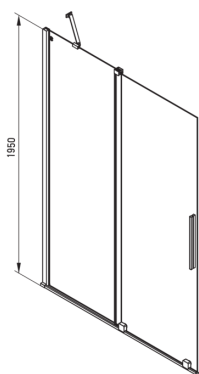

PRIZMA

Shower wall, walk-in

Product code: KTJ_032R

EAN: 5907650816454

Color: chrome

Warranty [years]: 2

Showe cabin

Width [mm]	1200
Height [mm]	1950
Glass thickness [mm]	6
Glass finish	transparent
Active cover	Yes

Features:

- Safe and durable tempered glass
- Possibility to install the cabin without a shower tray, directly on the tiles
- Hydrophobic Active-Cover coating that makes it easier for water to run off the glass
- Dedicated cleaning agent, safe for cleaned surfaces
- Only the best materials, the quality of which has been confirmed by laboratory tests
- Dedicated to Active Cover surfaces
- Reversible door that allows the cabin to be mounted on the right or left side
- The railings give the structure rigidity
- Resistance to impacts, chemicals and stains in accordance with PN-EN 14428+A1:2008 norm, confirmed by tests of the Institute of Ceramics and Building Materials

Model	Size	A (mm)	B (mm)	C (mm)	D (mm)
KTJ X39R	900x1950	880-900	360	475	420
KTJ X30R	1000x1950	980-1000	410	525	470
KTJ X32R	1200x1950	1180-1200	515	625	570
KTJ X34R	1400x1950	1380-1400	615	725	670