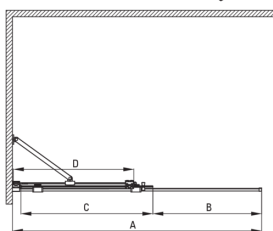

PRIZMA

Shower wall, walk-in

Product code: KTJ_032R

EAN: 5907650816454

Color: chrome

Warranty [years]: 2

Showe cabin

Width [mm]	1200
Height [mm]	1950
Glass thickness [mm]	6
Glass finish	transparent
Active cover	Yes

Model	Size	A (mm)	B (mm)	C (mm)	D (mm)
KTJ X39R	900x1950	880-900	360	475	420
KTJ X30R	1000x1950	980-1000	410	525	470
KTJ X32R	1200x1950	1180-1200	515	625	570
KTJ X34R	1400x1950	1380-1400	615	725	670