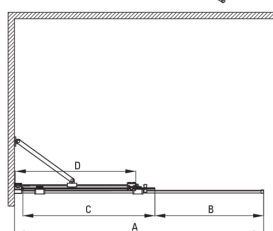

Model	Size	A (mm)	B (mm)	C (mm)	D (mm)
KTJ X39R	900x1950	880-900	360	475	420
KTJ X30R	1000x1950	980-1000	410	525	470
KTJ X32R	1200x1950	1180-1200	515	625	570
KTJ X34R	1400x1950	1380-1400	615	725	670

Kabina