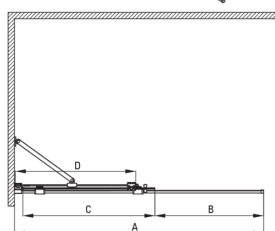

PRIZMA

Shower wall, walk-in

Product code: KTJ_030R

EAN: 5907650816447

Color: chrome

Warranty [years]: 2

Showe cabin

Width [mm]	1000
Height [mm]	1950
Glass thickness [mm]	6
Glass finish	transparent
Active cover	Yes

Model	Size	A (mm)	B (mm)	C (mm)	D (mm)
KTJ X39R	900x1950	880-900	360	475	420
KTJ X30R	1000x1950	980-1000	410	525	470
KTJ X32R	1200x1950	1180-1200	515	625	570
KTJ X34R	1400x1950	1380-1400	615	725	670