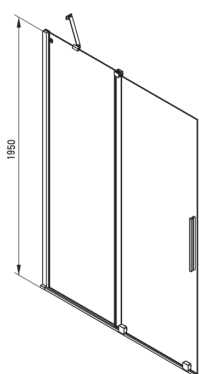

PRIZMA

Shower wall, walk-in

Product code: KTJ_030R

EAN: 5907650816447

Color: chrome

Warranty [years]: 2

Showe cabin

Width [mm]	1000
Height [mm]	1950
Glass thickness [mm]	6
Glass finish	transparent
Active cover	Yes

Features:

- Safe and durable tempered glass
- Possibility to install the cabin without a shower tray, directly on the tiles
- Hydrophobic Active-Cover coating that makes it easier for water to run off the glass
- Dedicated cleaning agent, safe for cleaned surfaces
- Only the best materials, the quality of which has been confirmed by laboratory tests
- Dedicated to Active Cover surfaces
- Reversible door that allows the cabin to be mounted on the right or left side
- The railings give the structure rigidity
- Resistance to impacts, chemicals and stains in accordance with PN-EN 14428+A1:2008 norm, confirmed by tests of the Institute of Ceramics and Building Materials

Model	Size	A (mm)	B (mm)	C (mm)	D (mm)
KTJ X39R	900x1950	880-900	360	475	420
KTJ X30R	1000x1950	980-1000	410	525	470
KTJ X32R	1200x1950	1180-1200	515	625	570
KTJ X34R	1400x1950	1380-1400	615	725	670