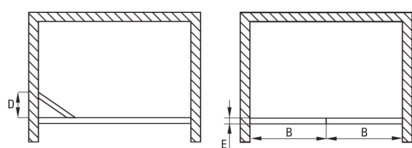

JASMIN PLUS

Shower doors, recessed

Product code: KTJ_022D

EAN: 5907650820536

Color: chrome

Warranty [years]: 2

Shower door

Width [mm]	800
Height [mm]	2000
Glass thickness [mm]	5
Glass finish	transparent
Active cover	Yes

Features:

- Safe and durable tempered glass
- Hydrophobic Active-Cover coating that makes it easier for water to run off the glass
- Reversible door that allows the cabin to be mounted on the right or left side
- Covering of assembly elements
- Possibility to install the cabin without a shower tray, directly on the tiles
- Dedicated cleaning agent, safe for cleaned surfaces
- Dedicated to Active Cover surfaces
- Only the best materials, the quality of which has been confirmed by laboratory tests
- Profiles leveling the curvature of the walls
- Resistance to impacts, chemicals and stains in accordance with PN-EN 14428+A1:2008 norm, confirmed by tests of the Institute of Ceramics and Building Materials
- Hinges in the plane of the glass

Model	Size	A (mm)	B (mm)	C (mm)	D (mm)	E (mm)
KTJ 022D	800x2000	790-820	400	50	350	38
KTJ 021D	900x2000	890-920	450	50	400	38