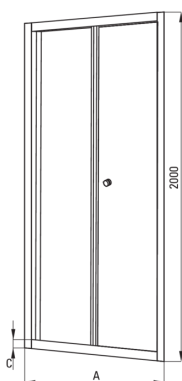

JASMIN PLUS

Shower doors, recessed

Product code: KTJ_022D

EAN: 5907650820536

Color: chrome

Warranty [years]: 2

Shower door

Width [mm]	800
Height [mm]	2000
Glass thickness [mm]	5
Glass finish	transparent
Active cover	Yes

Features:

- Safe and durable tempered glass
- Hydrophobic Active-Cover coating that makes it easier for water to run off the glass
- Reversible door that allows the cabin to be mounted on the right or left side
- Covering of assembly elements
- Possibility to install the cabin without a shower tray, directly on the tiles
- Dedicated cleaning agent, safe for cleaned surfaces
- Dedicated to Active Cover surfaces
- Only the best materials, the quality of which has been confirmed by laboratory tests
- Profiles leveling the curvature of the walls
- Resistance to impacts, chemicals and stains in accordance with PN-EN 14428+A1:2008 norm, confirmed by tests of the Institute of Ceramics and Building Materials
- Hinges in the plane of the glass

Model	Size	A (mm)	B (mm)	C (mm)	D (mm)	E (mm)
KTJ 022D	800x2000	790-820	400	50	350	38
KTJ 021D	900x2000	890-920	450	50	400	38