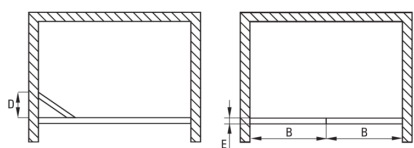

### Shower door

Width [mm]	800
Height [mm]	2000
Glass thickness [mm]	5
Glass finish	transparent
Active cover	Yes

Model	Size	A (mm)	B (mm)	C (mm)	D (mm)	E (mm)
KTJ 022D	800x2000	790-820	400	50	350	38
KTJ 021D	900x2000	890-920	450	50	400	38