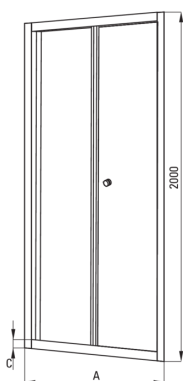

## Shower doors, recessed

**Product code:** KTJ\_022D

**EAN:** 5907650820536

**Color:** chrome

**Warranty [years]:** 2

### Shower door

Width [mm]	800
Height [mm]	2000
Glass thickness [mm]	5
Glass finish	transparent
Active cover	Yes

Model	Size	A (mm)	B (mm)	C (mm)	D (mm)	E (mm)
KTJ 022D	800x2000	790-820	400	50	350	38
KTJ 021D	900x2000	890-920	450	50	400	38