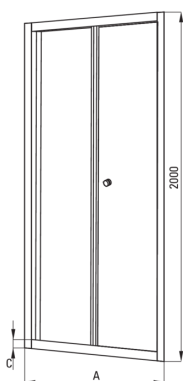

## Shower doors, recessed

**Product code:** KTJ\_021D

**EAN:** 5907650820529

**Color:** chrome

**Warranty [years]:** 2

### Shower door

Width [mm]	900
Height [mm]	2000
Glass thickness [mm]	5
Glass finish	transparent
Active cover	Yes

Model	Size	A (mm)	B (mm)	C (mm)	D (mm)	E (mm)
KTJ 022D	800x2000	790-820	400	50	350	38
KTJ 021D	900x2000	890-920	450	50	400	38