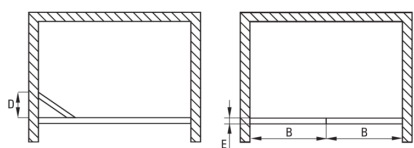

### Shower door

Width [mm]	900
Height [mm]	2000
Glass thickness [mm]	5
Glass finish	transparent
Active cover	Yes

Model	Size	A (mm)	B (mm)	C (mm)	D (mm)	E (mm)
KTJ 022D	800x2000	790-820	400	50	350	38
KTJ 021D	900x2000	890-920	450	50	400	38