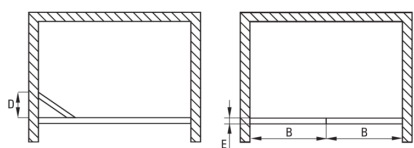

JASMIN PLUS

Shower doors, recessed

Product code: KTJ_021D

EAN: 5907650820529

Color: chrome

Warranty [years]: 2

Shower door

Width [mm]	900
Height [mm]	2000
Glass thickness [mm]	5
Glass finish	transparent
Active cover	Yes

Features:

- Safe and durable tempered glass
- Hydrophobic Active-Cover coating that makes it easier for water to run off the glass
- Reversible door that allows the cabin to be mounted on the right or left side
- Covering of assembly elements
- Possibility to install the cabin without a shower tray, directly on the tiles
- Dedicated cleaning agent, safe for cleaned surfaces
- Dedicated to Active Cover surfaces
- Only the best materials, the quality of which has been confirmed by laboratory tests
- Profiles leveling the curvature of the walls
- Resistance to impacts, chemicals and stains in accordance with PN-EN 14428+A1:2008 norm, confirmed by tests of the Institute of Ceramics and Building Materials
- Hinges in the plane of the glass

Model	Size	A (mm)	B (mm)	C (mm)	D (mm)	E (mm)
KTJ 022D	800x2000	790-820	400	50	350	38
KTJ 021D	900x2000	890-920	450	50	400	38