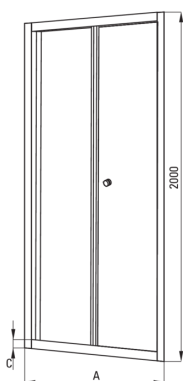

JASMIN PLUS

Shower doors, recessed

Product code: KTJ_021D

EAN: 5907650820529

Color: chrome

Warranty [years]: 2

Shower door

Width [mm]	900
Height [mm]	2000
Glass thickness [mm]	5
Glass finish	transparent
Active cover	Yes

Features:

- Safe and durable tempered glass
- Hydrophobic Active-Cover coating that makes it easier for water to run off the glass
- Reversible door that allows the cabin to be mounted on the right or left side
- Covering of assembly elements
- Possibility to install the cabin without a shower tray, directly on the tiles
- Dedicated cleaning agent, safe for cleaned surfaces
- Dedicated to Active Cover surfaces
- Only the best materials, the quality of which has been confirmed by laboratory tests
- Profiles leveling the curvature of the walls
- Resistance to impacts, chemicals and stains in accordance with PN-EN 14428+A1:2008 norm, confirmed by tests of the Institute of Ceramics and Building Materials
- Hinges in the plane of the glass

Model	Size	A (mm)	B (mm)	C (mm)	D (mm)	E (mm)
KTJ 022D	800x2000	790-820	400	50	350	38
KTJ 021D	900x2000	890-920	450	50	400	38