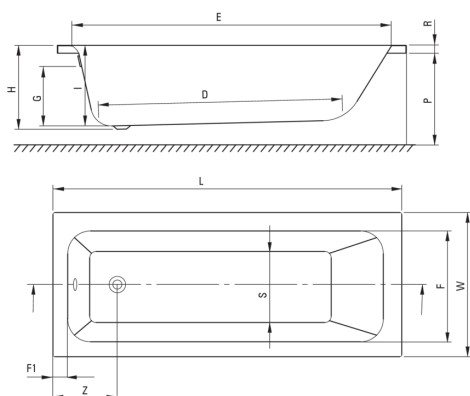

PRIZMA

Acrylic bathtub, alcove installation

Product code: KTJ_018W

EAN: 5907650860549

Color: white

Warranty [years]: 2

Bathtub

Material	acrylic
Width [mm]	750
Length [mm]	1795
Height [mm]	440
Installation method	on a frame

Features:

- Only the best materials, the quality of which has been confirmed by laboratory tests
- Easy to clean and maintain
- Dedicated cleaning agent, safe for cleaned surfaces

Model	Size [mm]	L	W	H	I	G	D	R	P	S	E	F	F1	Z
KTJ_014W	1400x700	1395	700	410	394	305	910	40	500	380	1245	555	70	300
KTJ_015W	1500x700	1495	700	410	394	305	1010	40	500	380	1345	555	70	300
KTJ_016W	1600x700	1595	700	410	394	305	1110	40	500	380	1445	555	70	300
KTJ_017W	1700x700	1695	700	410	394	305	1210	40	500	380	1545	555	70	300
KTJ_018W	1800x750	1795	750	440	424	305	1310	40	560	430	1645	605	70	300