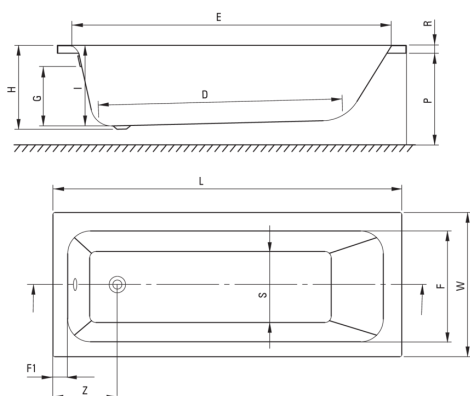

PRIZMA

Acrylic bathtub, alcove installation

Product code: KTJ_017W

EAN: 5907650860532

Color: white

Warranty [years]: 2

Bathtub

Material	acrylic
Width [mm]	700
Length [mm]	1695
Height [mm]	410
Installation method	on a frame

Features:

- Only the best materials, the quality of which has been confirmed by laboratory tests
- Easy to clean and maintain
- Dedicated cleaning agent, safe for cleaned surfaces

Model	Size [mm]	L	W	H	I	G	D	R	P	S	E	F	F1	Z
KTJ_014W	1400x700	1395	700	410	394	305	910	40	500	380	1245	555	70	300
KTJ_015W	1500x700	1495	700	410	394	305	1010	40	500	380	1345	555	70	300
KTJ_016W	1600x700	1595	700	410	394	305	1110	40	500	380	1445	555	70	300
KTJ_017W	1700x700	1695	700	410	394	305	1210	40	500	380	1545	555	70	300
KTJ_018W	1800x750	1795	750	440	424	305	1310	40	560	430	1645	605	70	300