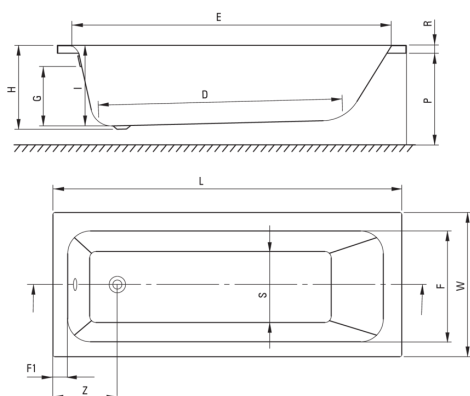

PRIZMA

Acrylic bathtub, alcove installation

Product code: KTJ_016W

EAN: 5907650860525

Color: white

Warranty [years]: 2

Bathtub

Material	acrylic
Width [mm]	700
Length [mm]	1595
Height [mm]	410
Installation method	on a frame

Features:

- Only the best materials, the quality of which has been confirmed by laboratory tests
- Easy to clean and maintain
- Dedicated cleaning agent, safe for cleaned surfaces

Model	Size [mm]	L	W	H	I	G	D	R	P	S	E	F	FI	Z
KTJ_014W	1400x700	1395	700	410	394	305	910	40	500	380	1245	555	70	300
KTJ_015W	1500x700	1495	700	410	394	305	1010	40	500	380	1345	555	70	300
KTJ_016W	1600x700	1595	700	410	394	305	1110	40	500	380	1445	555	70	300
KTJ_017W	1700x700	1695	700	410	394	305	1210	40	500	380	1545	555	70	300
KTJ_018W	1800x750	1795	750	440	424	305	1310	40	560	430	1645	605	70	300