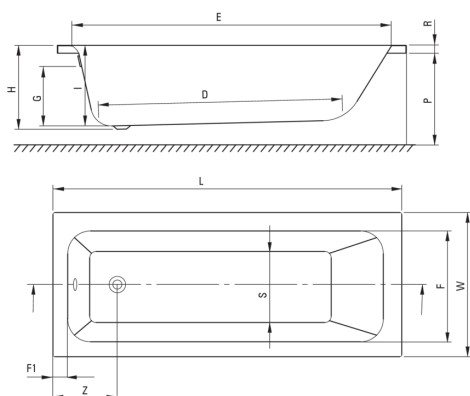

PRIZMA

Acrylic bathtub, alcove installation

Product code: KTJ_015W

EAN: 5907650860501

Color: white

Warranty [years]: 2

Bathtub

Material	acrylic
Width [mm]	700
Length [mm]	1495
Height [mm]	410
Installation method	on a frame

Features:

- Only the best materials, the quality of which has been confirmed by laboratory tests
- Easy to clean and maintain
- Dedicated cleaning agent, safe for cleaned surfaces

Model	Size [mm]	L	W	H	I	G	D	R	P	S	E	F	F1	Z
KTJ_014W	1400x700	1395	700	410	394	305	910	40	500	380	1245	555	70	300
KTJ_015W	1500x700	1495	700	410	394	305	1010	40	500	380	1345	555	70	300
KTJ_016W	1600x700	1595	700	410	394	305	1110	40	500	380	1445	555	70	300
KTJ_017W	1700x700	1695	700	410	394	305	1210	40	500	380	1545	555	70	300
KTJ_018W	1800x750	1795	750	440	424	305	1310	40	560	430	1645	605	70	300