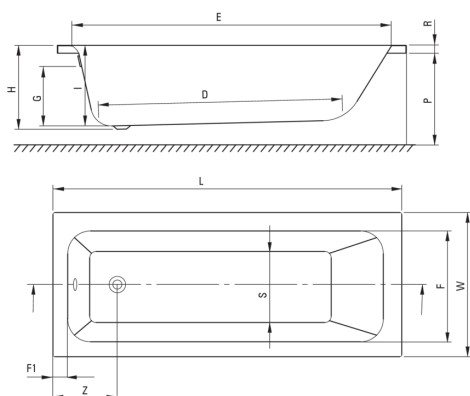

PRIZMA

Acrylic bathtub, alcove installation

Product code: KTJ_014W

EAN: 5907650860495

Color: white

Warranty [years]: 2

Bathtub

Material	acrylic
Width [mm]	700
Length [mm]	1395
Height [mm]	410
Installation method	on a frame

Features:

- Only the best materials, the quality of which has been confirmed by laboratory tests
- Easy to clean and maintain
- Dedicated cleaning agent, safe for cleaned surfaces

Model	Size [mm]	L	W	H	I	G	D	R	P	S	E	F	F1	Z
KTJ_014W	1400x700	1395	700	410	394	305	910	40	500	380	1245	555	70	300
KTJ_015W	1500x700	1495	700	410	394	305	1010	40	500	380	1345	555	70	300
KTJ_016W	1600x700	1595	700	410	394	305	1110	40	500	380	1445	555	70	300
KTJ_017W	1700x700	1695	700	410	394	305	1210	40	500	380	1545	555	70	300
KTJ_018W	1800x750	1795	750	440	424	305	1310	40	560	430	1645	605	70	300