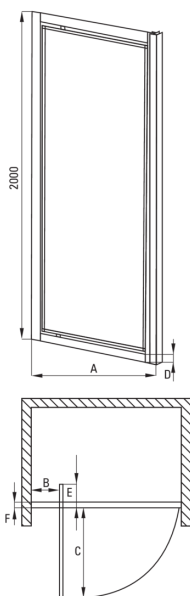

## Shower doors, recessed

**Product code:** KTJ\_012D

**EAN:** 5907650820512

**Color:** chrome

**Warranty [years]:** 2

Model	Size	A (mm)	B (mm)	C (mm)	D (mm)	E (mm)	F (mm)
KTJ 012D	800x2000	785-815	210	550	31	170	38
KTJ 011D	900x2000	885-915	210	650	31	170	38

### Shower door

Width [mm]	800
Height [mm]	2000
Glass thickness [mm]	5
Glass finish	transparent
Active cover	Yes

### Features:

- Reversible door that allows the cabin to be mounted on the right or left side
- Covering of assembly elements
- Possibility to install the cabin without a shower tray, directly on the tiles
- Hydrophobic Active-Cover coating that makes it easier for water to run off the glass
- Dedicated cleaning agent, safe for cleaned surfaces
- Dedicated to Active Cover surfaces
- Safe and durable tempered glass
- Only the best materials, the quality of which has been confirmed by laboratory tests
- Profiles leveling the curvature of the walls
- Resistance to impacts, chemicals and stains in accordance with PN-EN 14428+A1:2008 norm, confirmed by tests of the Institute of Ceramics and Building Materials