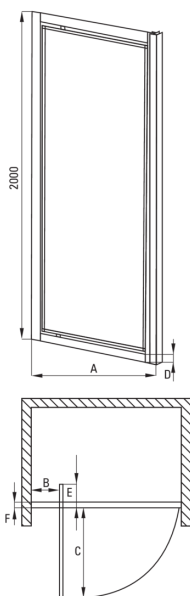

JASMIN PLUS

Shower doors, recessed

Product code: KTJ_011D

EAN: 5907650820499

Color: chrome

Warranty [years]: 2

Model	Size	A (mm)	B (mm)	C (mm)	D (mm)	E (mm)	F (mm)
KTJ 012D	800x2000	785-815	210	550	31	170	38
KTJ 011D	900x2000	885-915	210	650	31	170	38

Shower door

Width [mm]	900
Height [mm]	2000
Glass thickness [mm]	5
Glass finish	transparent
Active cover	Yes

Features:

- Reversible door that allows the cabin to be mounted on the right or left side
- Hydrophobic Active-Cover coating that makes it easier for water to run off the glass
- Covering of assembly elements
- Possibility to install the cabin without a shower tray, directly on the tiles
- Dedicated cleaning agent, safe for cleaned surfaces
- Dedicated to Active Cover surfaces
- Safe and durable tempered glass
- Only the best materials, the quality of which has been confirmed by laboratory tests
- Profiles leveling the curvature of the walls
- Resistance to impacts, chemicals and stains in accordance with PN-EN 14428+A1:2008 norm, confirmed by tests of the Institute of Ceramics and Building Materials