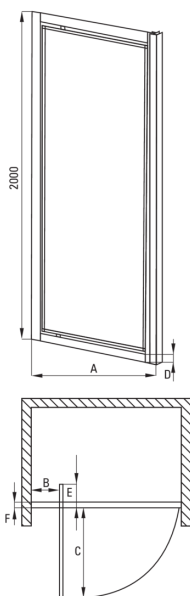

JASMIN PLUS

Shower doors, recessed

Product code: KTJ_011D

EAN: 5907650820499

Color: chrome

Warranty [years]: 2

Shower door

Width [mm]	900
Height [mm]	2000
Glass thickness [mm]	5
Glass finish	transparent
Active cover	Yes

Features:

- Reversible door that allows the cabin to be mounted on the right or left side
- Hydrophobic Active-Cover coating that makes it easier for water to run off the glass
- Covering of assembly elements
- Possibility to install the cabin without a shower tray, directly on the tiles
- Dedicated cleaning agent, safe for cleaned surfaces
- Dedicated to Active Cover surfaces
- Safe and durable tempered glass
- Only the best materials, the quality of which has been confirmed by laboratory tests
- Profiles leveling the curvature of the walls
- Resistance to impacts, chemicals and stains in accordance with PN-EN 14428+A1:2008 norm, confirmed by tests of the Institute of Ceramics and Building Materials

Model	Size	A (mm)	B (mm)	C (mm)	D (mm)	E (mm)	F (mm)
KTJ 012D	800x2000	785-815	210	550	31	170	38
KTJ 011D	900x2000	885-915	210	650	31	170	38