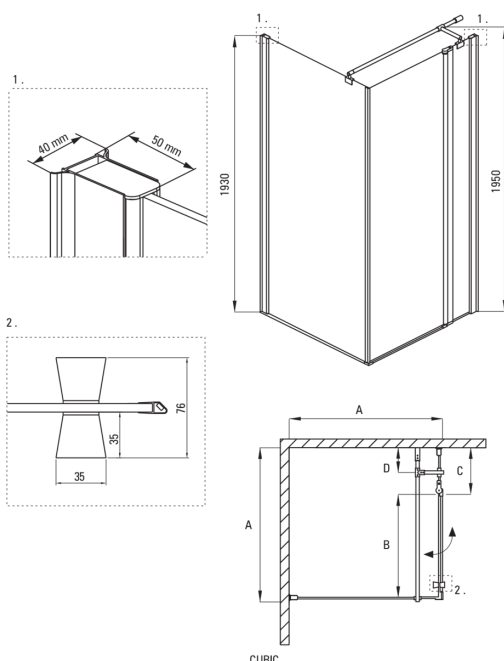

CUBIC

Shower cabin, square

Product code: KTI_043P

EAN: 5908212066447

Color: chrome

Warranty [years]: 2

Showe cabin

Shape	square
Width [mm]	900
Length [mm]	900
Height [mm]	1950
Glass thickness [mm]	6
Glass finish	transparent
Active cover	Yes

Features:

- Only the best materials, the quality of which has been confirmed by laboratory tests
- Safe and durable tempered glass
- Hydrophobic Active-Cover coating that makes it easier for water to run off the glass
- Water drainage system inside the cabin
- Dedicated to Active Cover surfaces
- Covering of assembly elements
- Precise door closing through lifting hinges
- Possibility to install the cabin without a shower tray, directly on the tiles
- Dedicated cleaning agent, safe for cleaned surfaces
- Profiles leveling the curvature of the walls
- Reversible door that allows the cabin to be mounted on the right or left side
- The railings give the structure rigidity
- Resistance to impacts, chemicals and stains in accordance with PN-EN 14428+A1:2008 norm, confirmed by tests of the Institute of Ceramics and Building Materials
- Enclosure sold without the tray

Model	Size	A (mm)	B (mm)	C (mm)	D (mm)
KTI 044P	800x800	785-800	480	300	160
KTI 043P	900x900	885-900	580	300	160