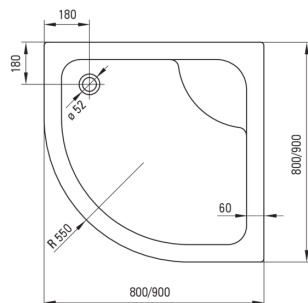

DEEP

Acrylic shower tray, half round

Product code: KTD_042B

EAN: 5908212008096

Color: white

Warranty [years]: 2

Shower tray

Material	acrylic
Shape	half round
Width [mm]	800
Length [mm]	800
Height [mm]	280

Features:

- Important! The shower tray is sold without a cover. The KTD_0420 cover fits the shower tray
- Durable acrylic material that maintains its shine and color
- Metal frame with adjustable feet included
- Attention: waste trap NHC_025C or half-siphon NHC_620K and CLICK-CLACK plug can be used with the shower tray
- Dedicated cleaning agent, safe for cleaned surfaces
- Only the best materials, the quality of which has been confirmed by laboratory tests