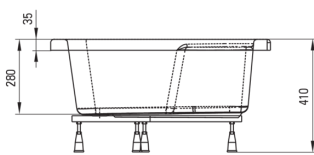

DEEP

Acrylic shower tray, half round

Product code: KTD_042B

EAN: 5908212008096

Color: white

Warranty [years]: 2

Shower tray

Material	acrylic
Shape	half round
Width [mm]	800
Length [mm]	800
Height [mm]	280

Features:

- Important! The shower tray is sold without a cover. The KTD_0420 cover fits the shower tray
- Durable acrylic material that maintains its shine and color
- Metal frame with adjustable feet included
- Attention: waste trap NHC_025C or half-siphon NHC_620K and CLICK-CLACK plug can be used with the shower tray
- Dedicated cleaning agent, safe for cleaned surfaces
- Only the best materials, the quality of which has been confirmed by laboratory tests