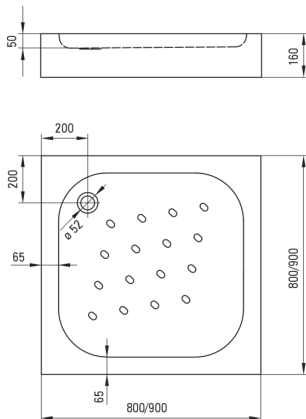

Features:

- Durable acrylic material that maintains its shine and color
- Non-slip lugs to minimize the risk of slipping
- Cover integrated with the shower tray
- Dedicated cleaning agent, safe for cleaned surfaces
- Attention: waste trap NHC_025C or half-siphon NHC_620K and CLICK-CLACK plug can be used with the shower tray
- Only the best materials, the quality of which has been confirmed by laboratory tests