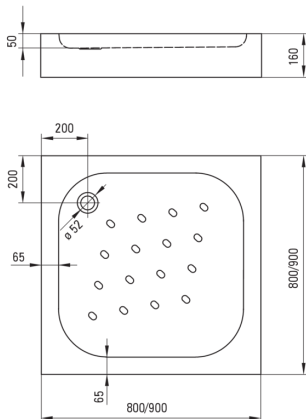

FUNKIA

Acrylic shower tray, square

Product code: KTC_041B
EAN: 5908212064726
Color: white
Warranty [years]: 2

Shower tray

Material	acrylic
Shape	square
Width [mm]	900
Length [mm]	900
Height [mm]	160

Features:

- Durable acrylic material that maintains its shine and color
- Non-slip lugs to minimize the risk of slipping
- Cover integrated with the shower tray
- Attention: waste trap NHC_025C or half-siphon NHC_620K and CLICK-CLACK plug can be used with the shower tray
- Dedicated cleaning agent, safe for cleaned surfaces
- Only the best materials, the quality of which has been confirmed by laboratory tests