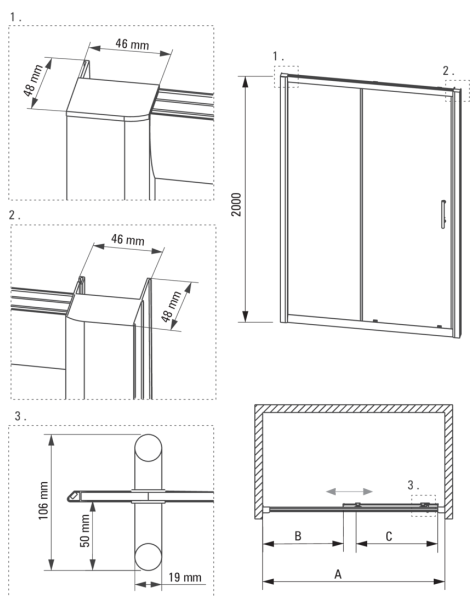

CYNIA

Shower doors, recessed

Product code: KTC_014P

EAN: 5908212028759

Color: chrome

Warranty [years]: 2

Shower door

Width [mm]	1400
Height [mm]	2000
Glass thickness [mm]	6
Glass finish	transparent
installation	possibility of assembly with two fixed walls, possibility of assembly with a fixed wall
Active cover	Yes

Model	Size	A(mm)	B(mm)	C(mm)
KTC 010P	1000x2000	970-1000	430	390
KTC 011P	1100x2000	1070-1100	480	440
KTC 012P	1200x2000	1170-1200	530	490
KTC 014P	1400x2000	1370-1400	680	590
KTC 016P	1600x2000	1570-1600	880	590