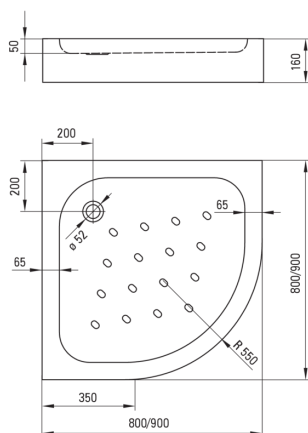

FUNKIA

Acrylic shower tray, half round

Product code: KTA_054B

EAN: 5908212065099

Color: white

Warranty [years]: 2

Shower tray

Material	acrylic
Shape	half round
Width [mm]	800
Length [mm]	800
Height [mm]	160

Features:

- Durable acrylic material that maintains its shine and color
- Non-slip lugs to minimize the risk of slipping
- Cover integrated with the shower tray
- Attention: waste trap NHC_025C or half-siphon NHC_620K and CLICK-CLACK plug can be used with the shower tray
- Dedicated cleaning agent, safe for cleaned surfaces
- Only the best materials, the quality of which has been confirmed by laboratory tests