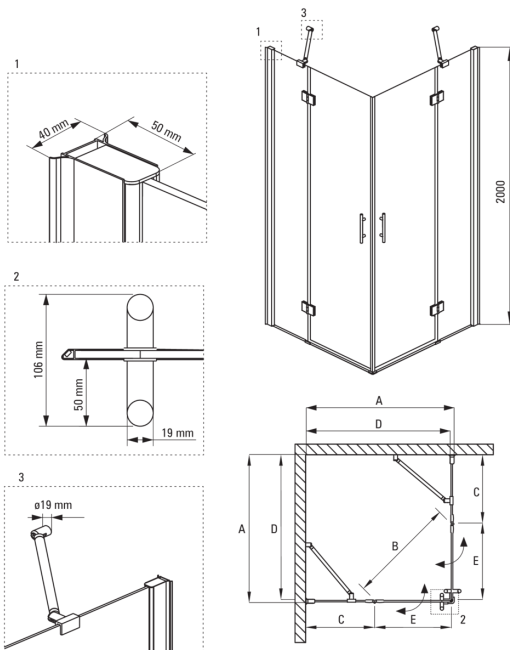

ABELIA

Shower cabin, square

Product code: KTA_043P

EAN: 5908212019443

Color: chrome

Warranty [years]: 2

Showe cabin

Shape	square
Width [mm]	900
Length [mm]	900
Height [mm]	2000
Glass thickness [mm]	6
Glass finish	transparent
Active cover	Yes

Features:

- Only the best materials, the quality of which has been confirmed by laboratory tests
- Safe and durable tempered glass
- Hydrophobic Active-Cover coating that makes it easier for water to run off the glass
- Water drainage system inside the cabin
- Dedicated to Active Cover surfaces
- Covering of assembly elements
- Precise door closing through lifting hinges
- Possibility to mount the bar to a perpendicular wall (bracket included)
- Possibility to install the cabin without a shower tray, directly on the tiles
- Profiles leveling the curvature of the walls
- Dedicated cleaning agent, safe for cleaned surfaces
- The railings give the structure rigidity
- Resistance to impacts, chemicals and stains in accordance with PN-EN 14428+A1:2008 norm, confirmed by tests of the Institute of Ceramics and Building Materials

ABELIA

Model	Size	A (mm)	B (mm)	C (mm)	D (mm)	E (mm)
KTA 043P	900x900	885-900	725	355	860	500